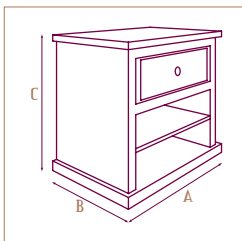

*All models, sizes, dimensions
and descriptions are under
reservation of typing
mistakes and changes*