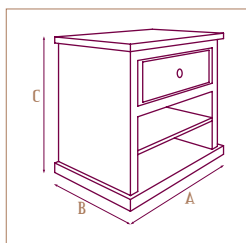

*All models, sizes, dimensions
and descriptions are under
reservation of typing
mistakes and changes*